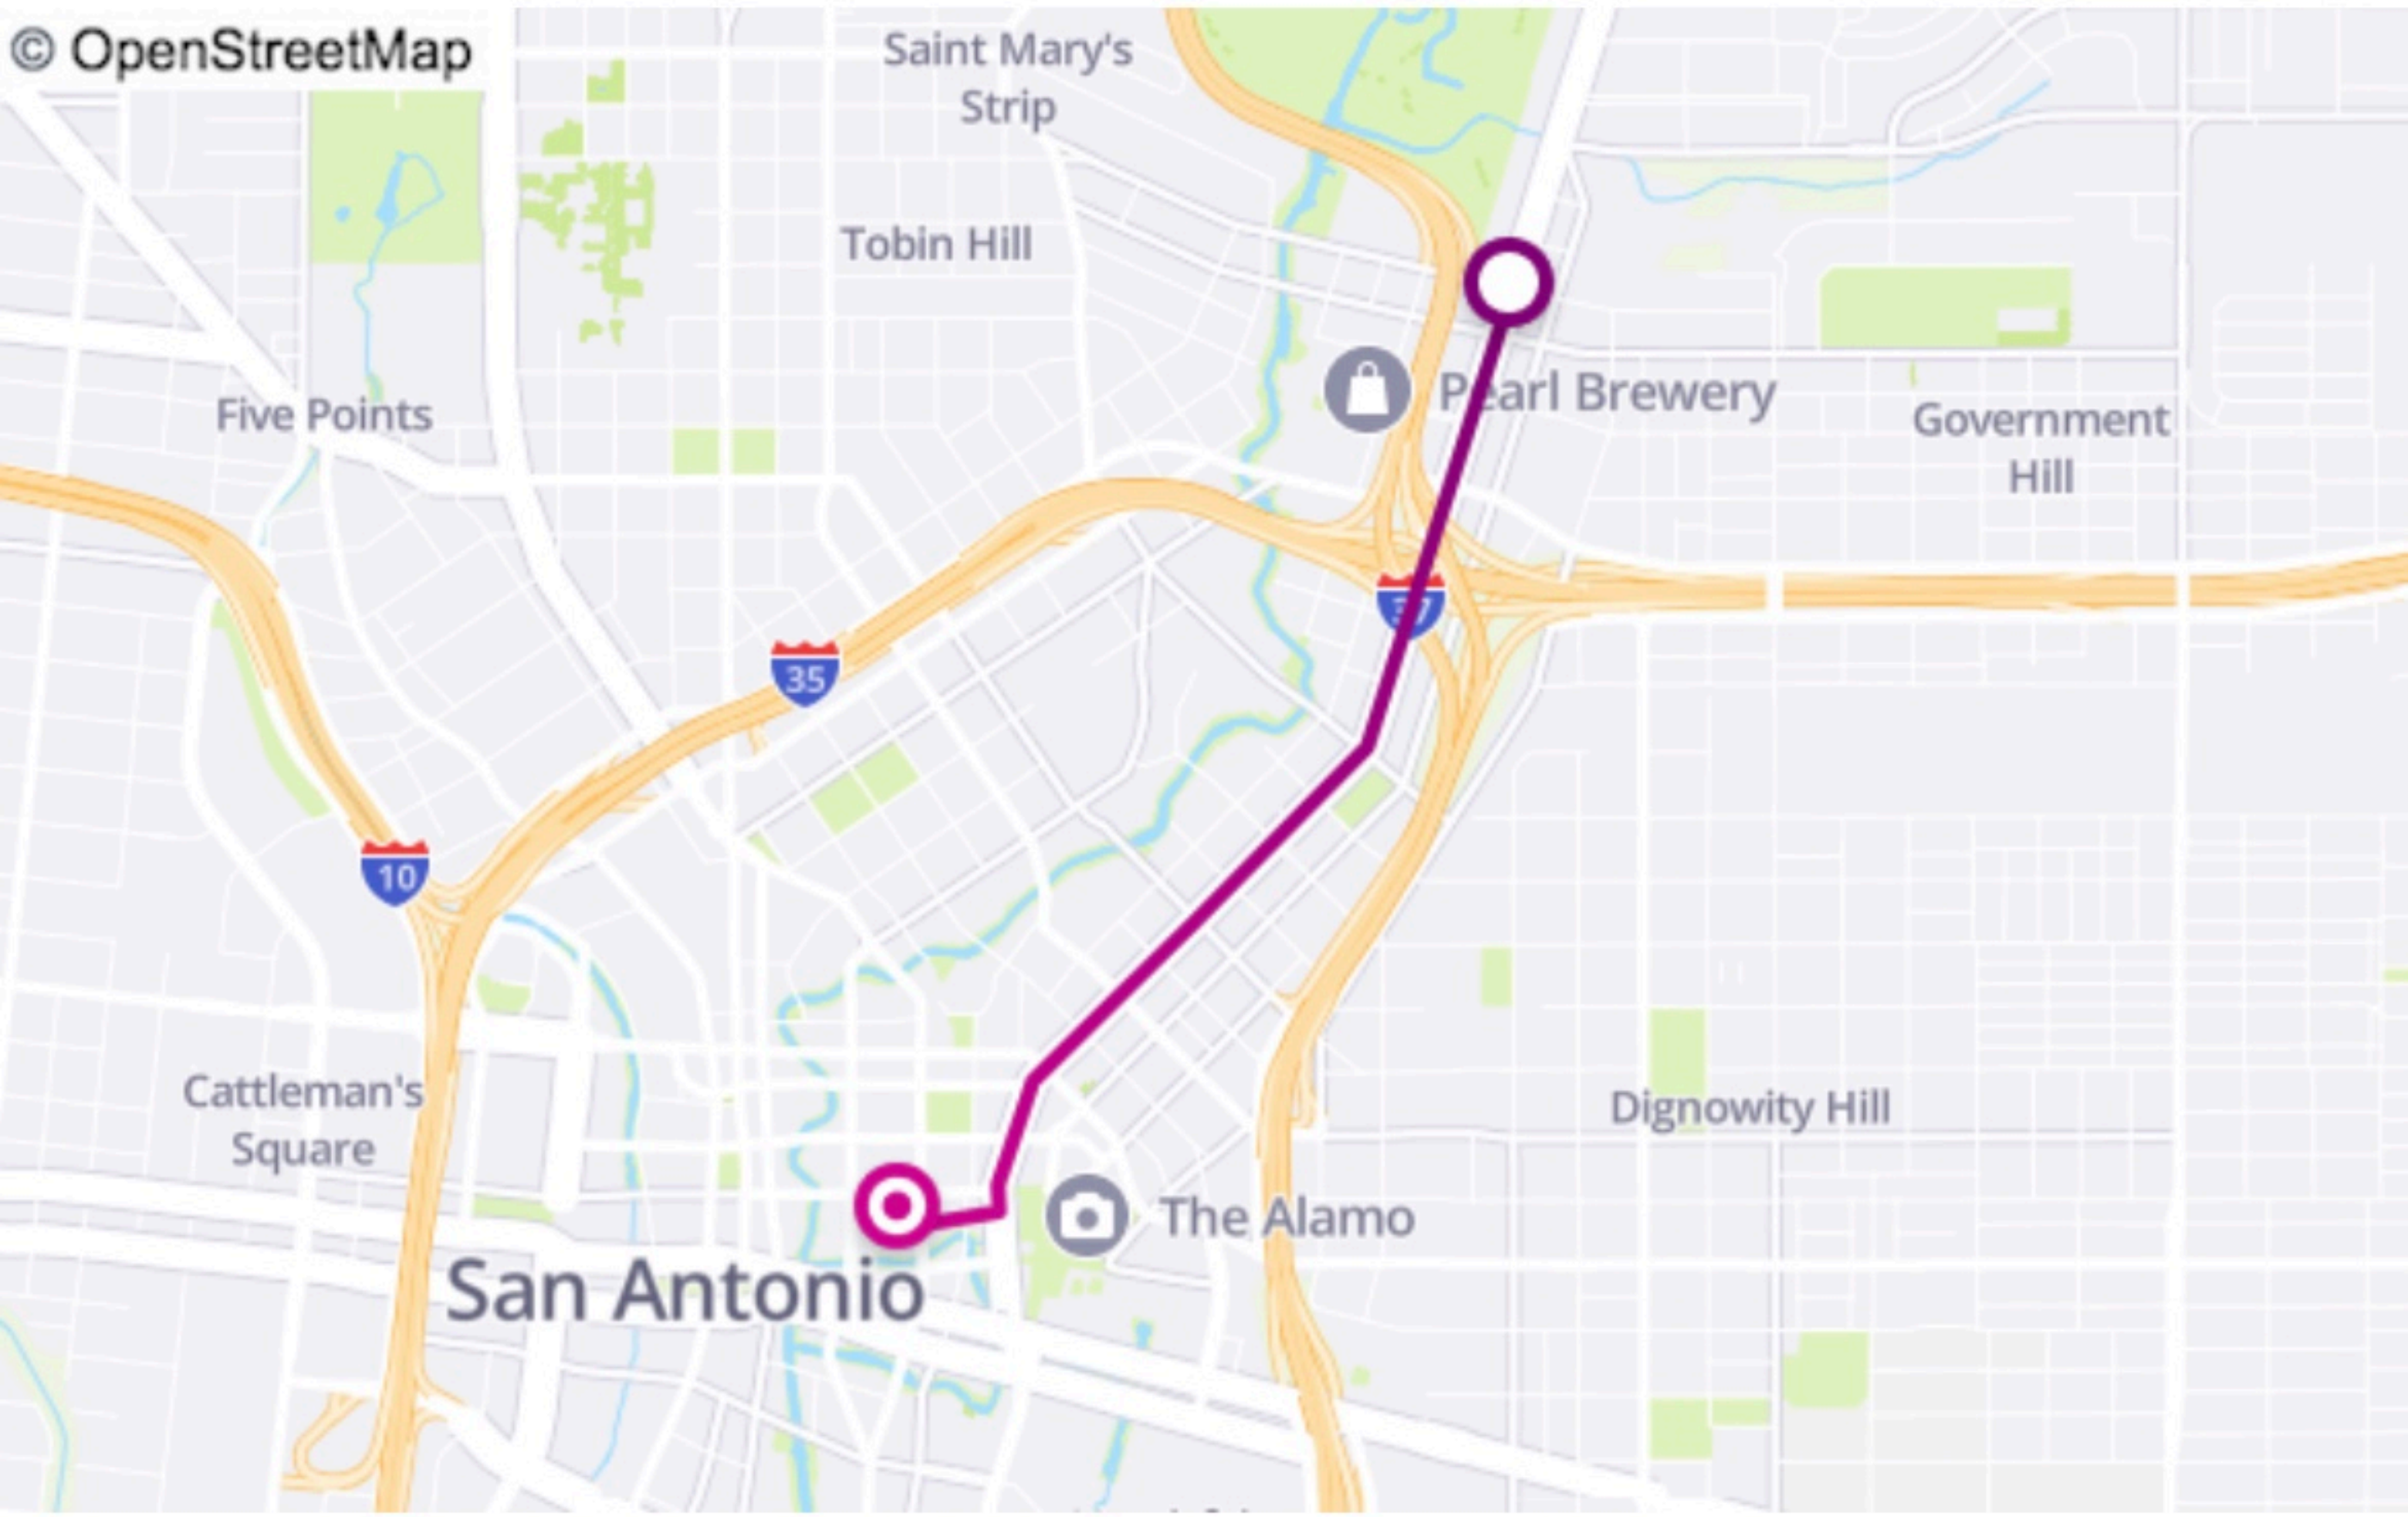

# Trip

Feb 19, 2026, 11:08 AM • 9.6 miles • 14 min

**La Mansion del Rio**  
San Antonio, TX 78205

Pickup  
11:08 AM

**American Airlines**  
San Antonio, TX 78216

Drop-off  
11:23 AM

# Trip

Feb 17, 2026, 7:47 PM • 1.6 miles • 7 min

**Tryst Kitchen and Cocktails**

San Antonio, TX 78215

Pickup

7:47 PM

**La Mansion del Rio**

San Antonio, TX 78205

# Trip

Feb 16, 2026, 8:56 PM • 9.3 miles • 17 min

**Rideshare Zone 3**  
San Antonio, TX 78216

Pickup  
8:56 PM

**La Mansion del Rio**  
San Antonio, TX 78205

Drop-off  
9:14 PM