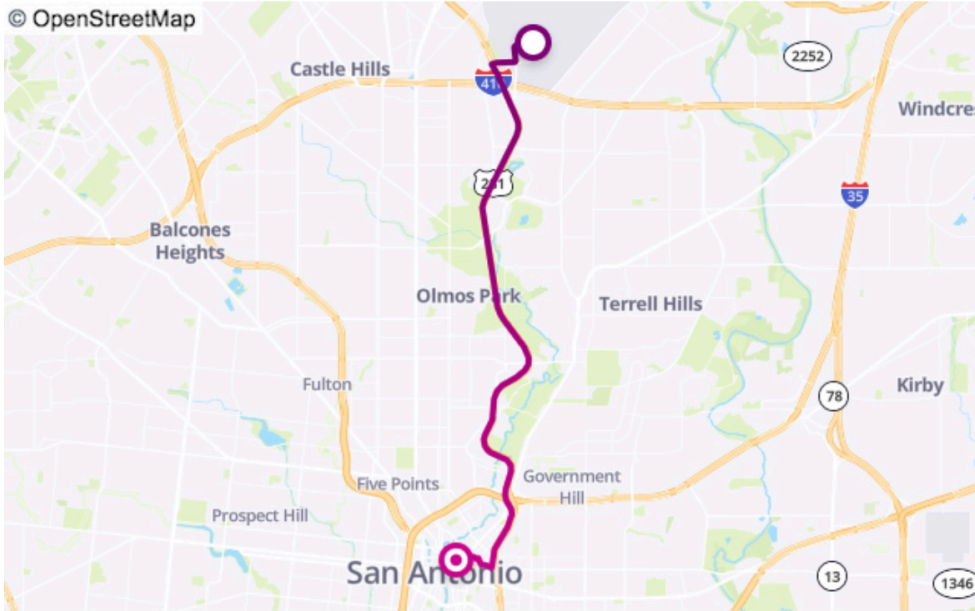

# Trip

Feb 16, 2026, 8:56 PM • 9.3 miles • 17 min

**Rideshare Zone 3**  
San Antonio, TX 78216

Pickup  
8:56 PM

**La Mansion del Rio**  
San Antonio, TX 78205

Drop-off  
9:14 PM

Drop-off

7:54 PM

## Payment

|                                 |         |
|---------------------------------|---------|
| Lyft Standard fare (1.6 mi, 7m) | \$7.72  |
| Texas Surcharge                 | \$0.22  |
| Flash discount                  | -\$0.79 |