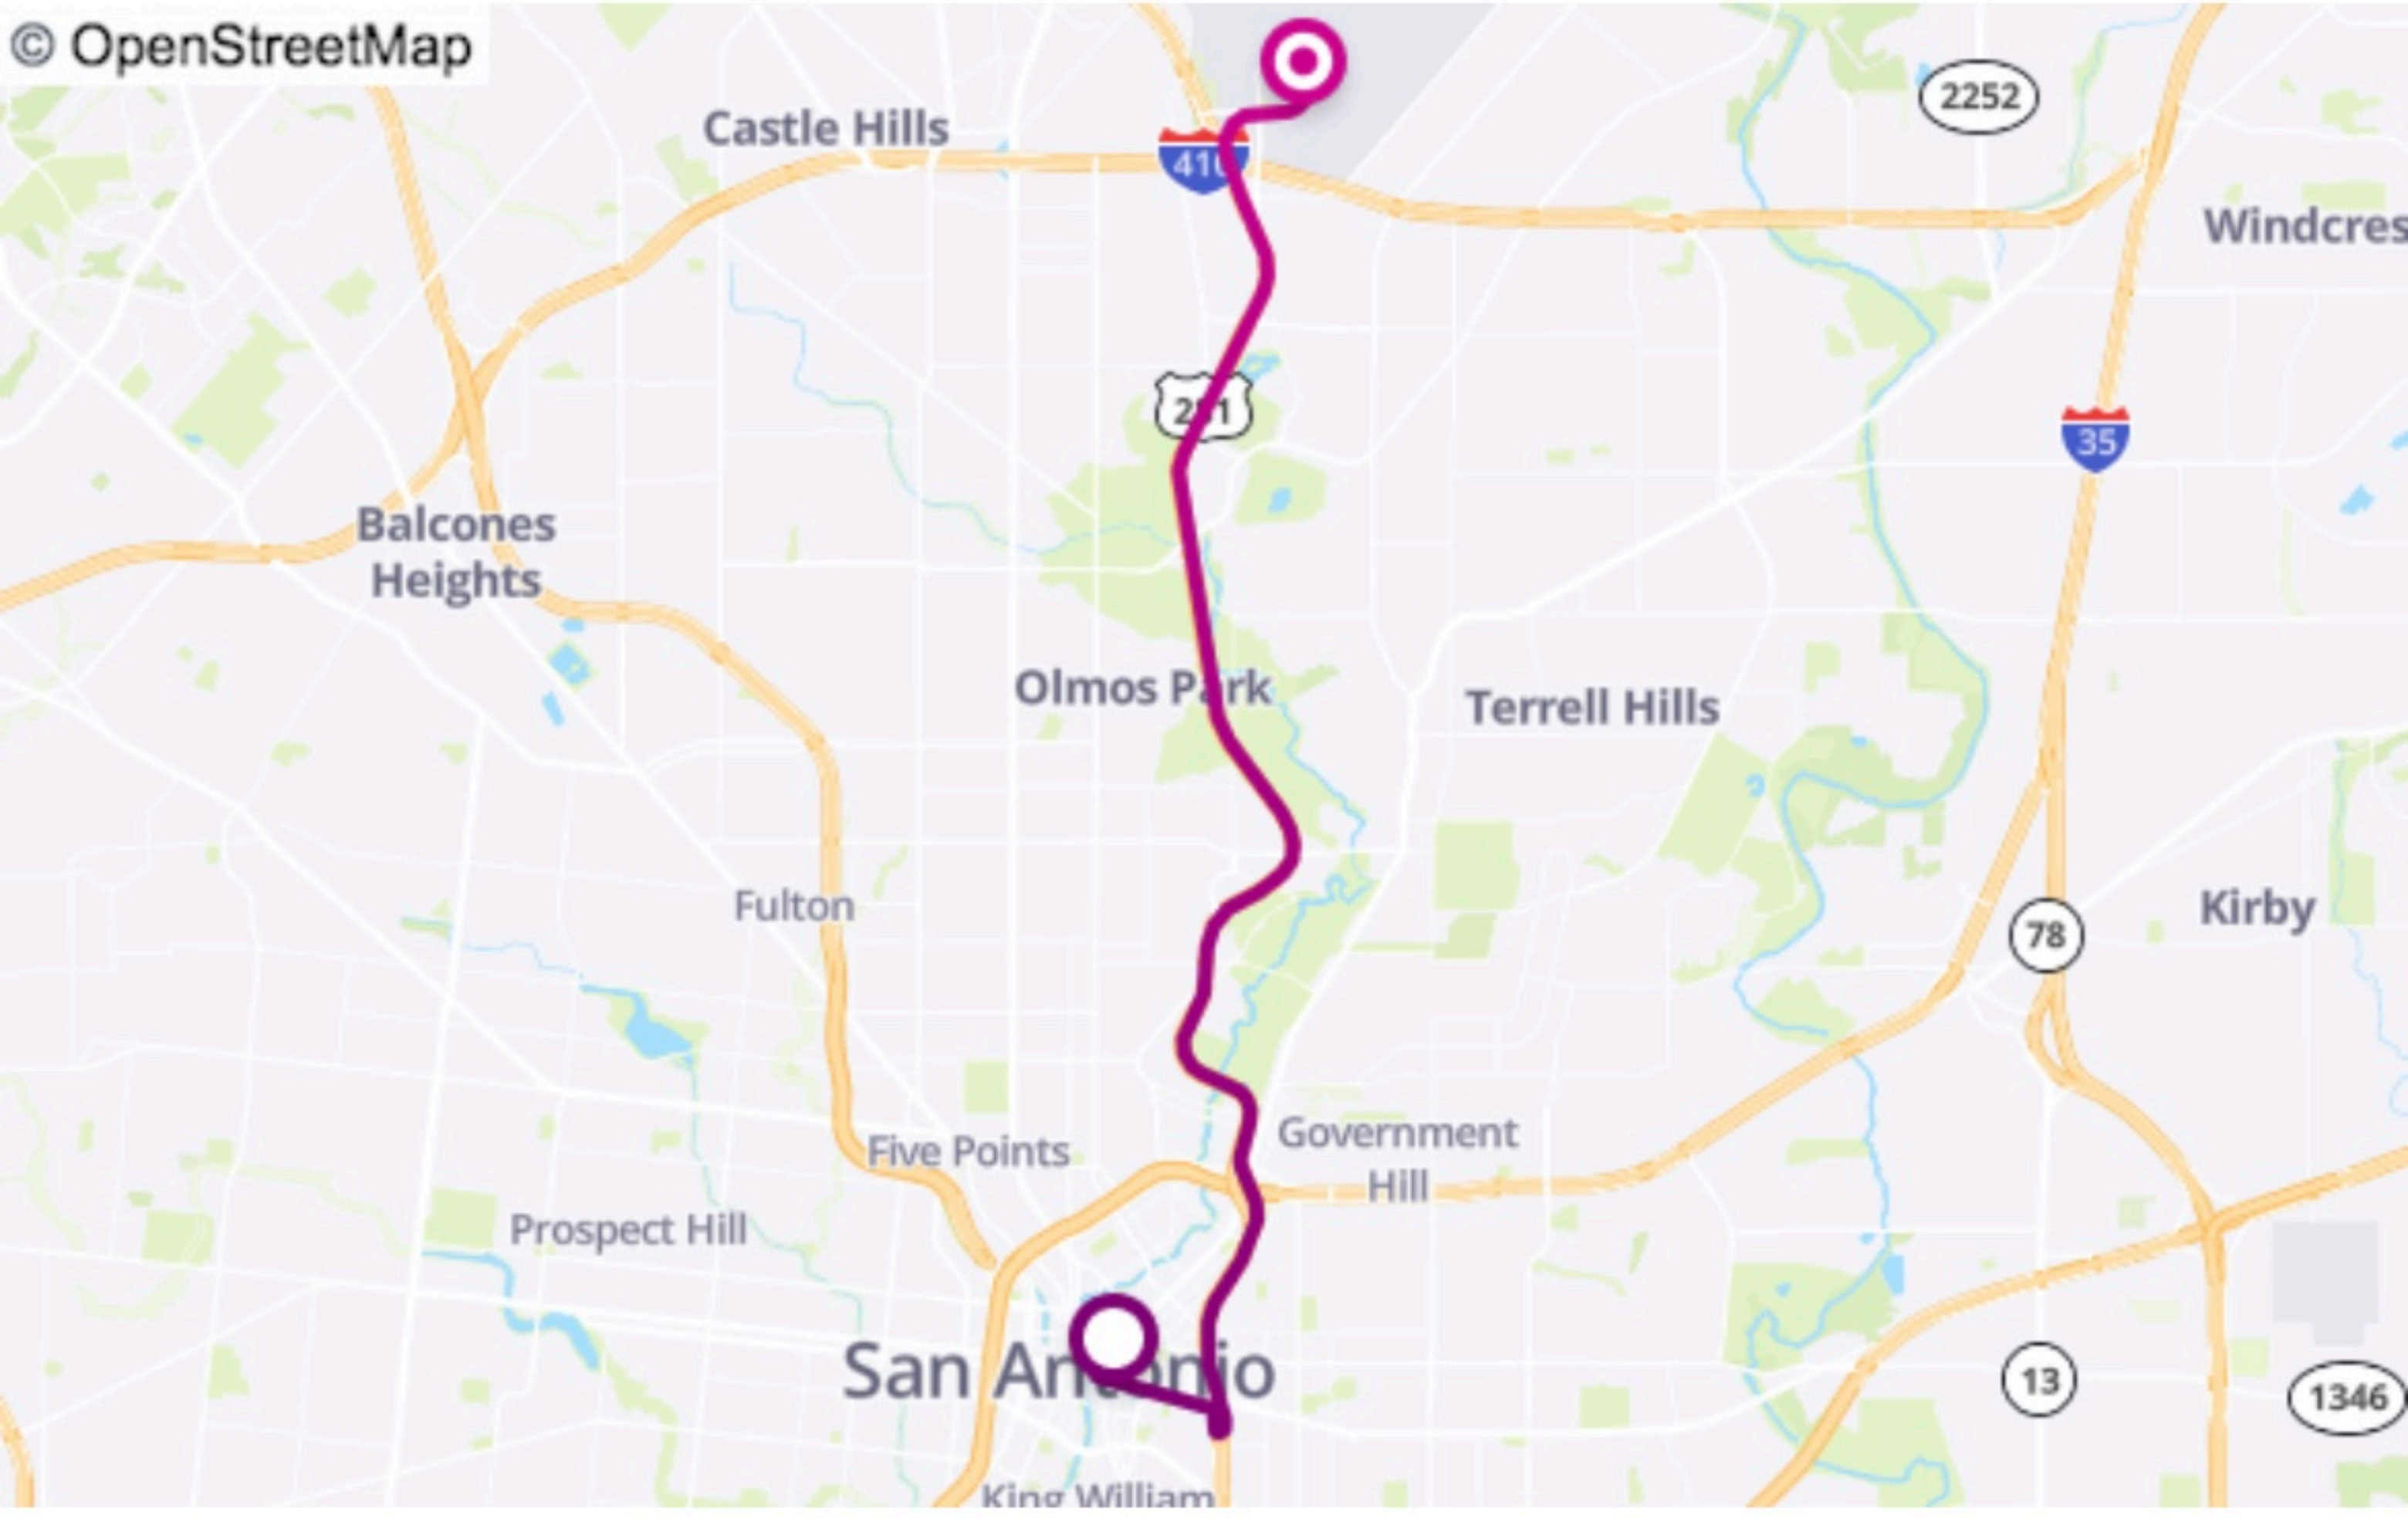

# Trip

Feb 19, 2026, 11:08 AM • 9.6 miles • 14 min

**La Mansion del Rio**  
San Antonio, TX 78205

Pickup  
11:08 AM

**American Airlines**  
San Antonio, TX 78216

Drop-off  
11:23 AM

# Trip

Feb 17, 2026, 7:47 PM • 1.6 miles • 7 min

**Tryst Kitchen and Cocktails**

San Antonio, TX 78215

Pickup

7:47 PM

**La Mansion del Rio**

San Antonio, TX 78205

# Trip

Feb 16, 2026, 8:56 PM • 9.3 miles • 17 min

**Rideshare Zone 3**  
San Antonio, TX 78216

Pickup  
8:56 PM

**La Mansion del Rio**  
San Antonio, TX 78205

Drop-off  
9:14 PM