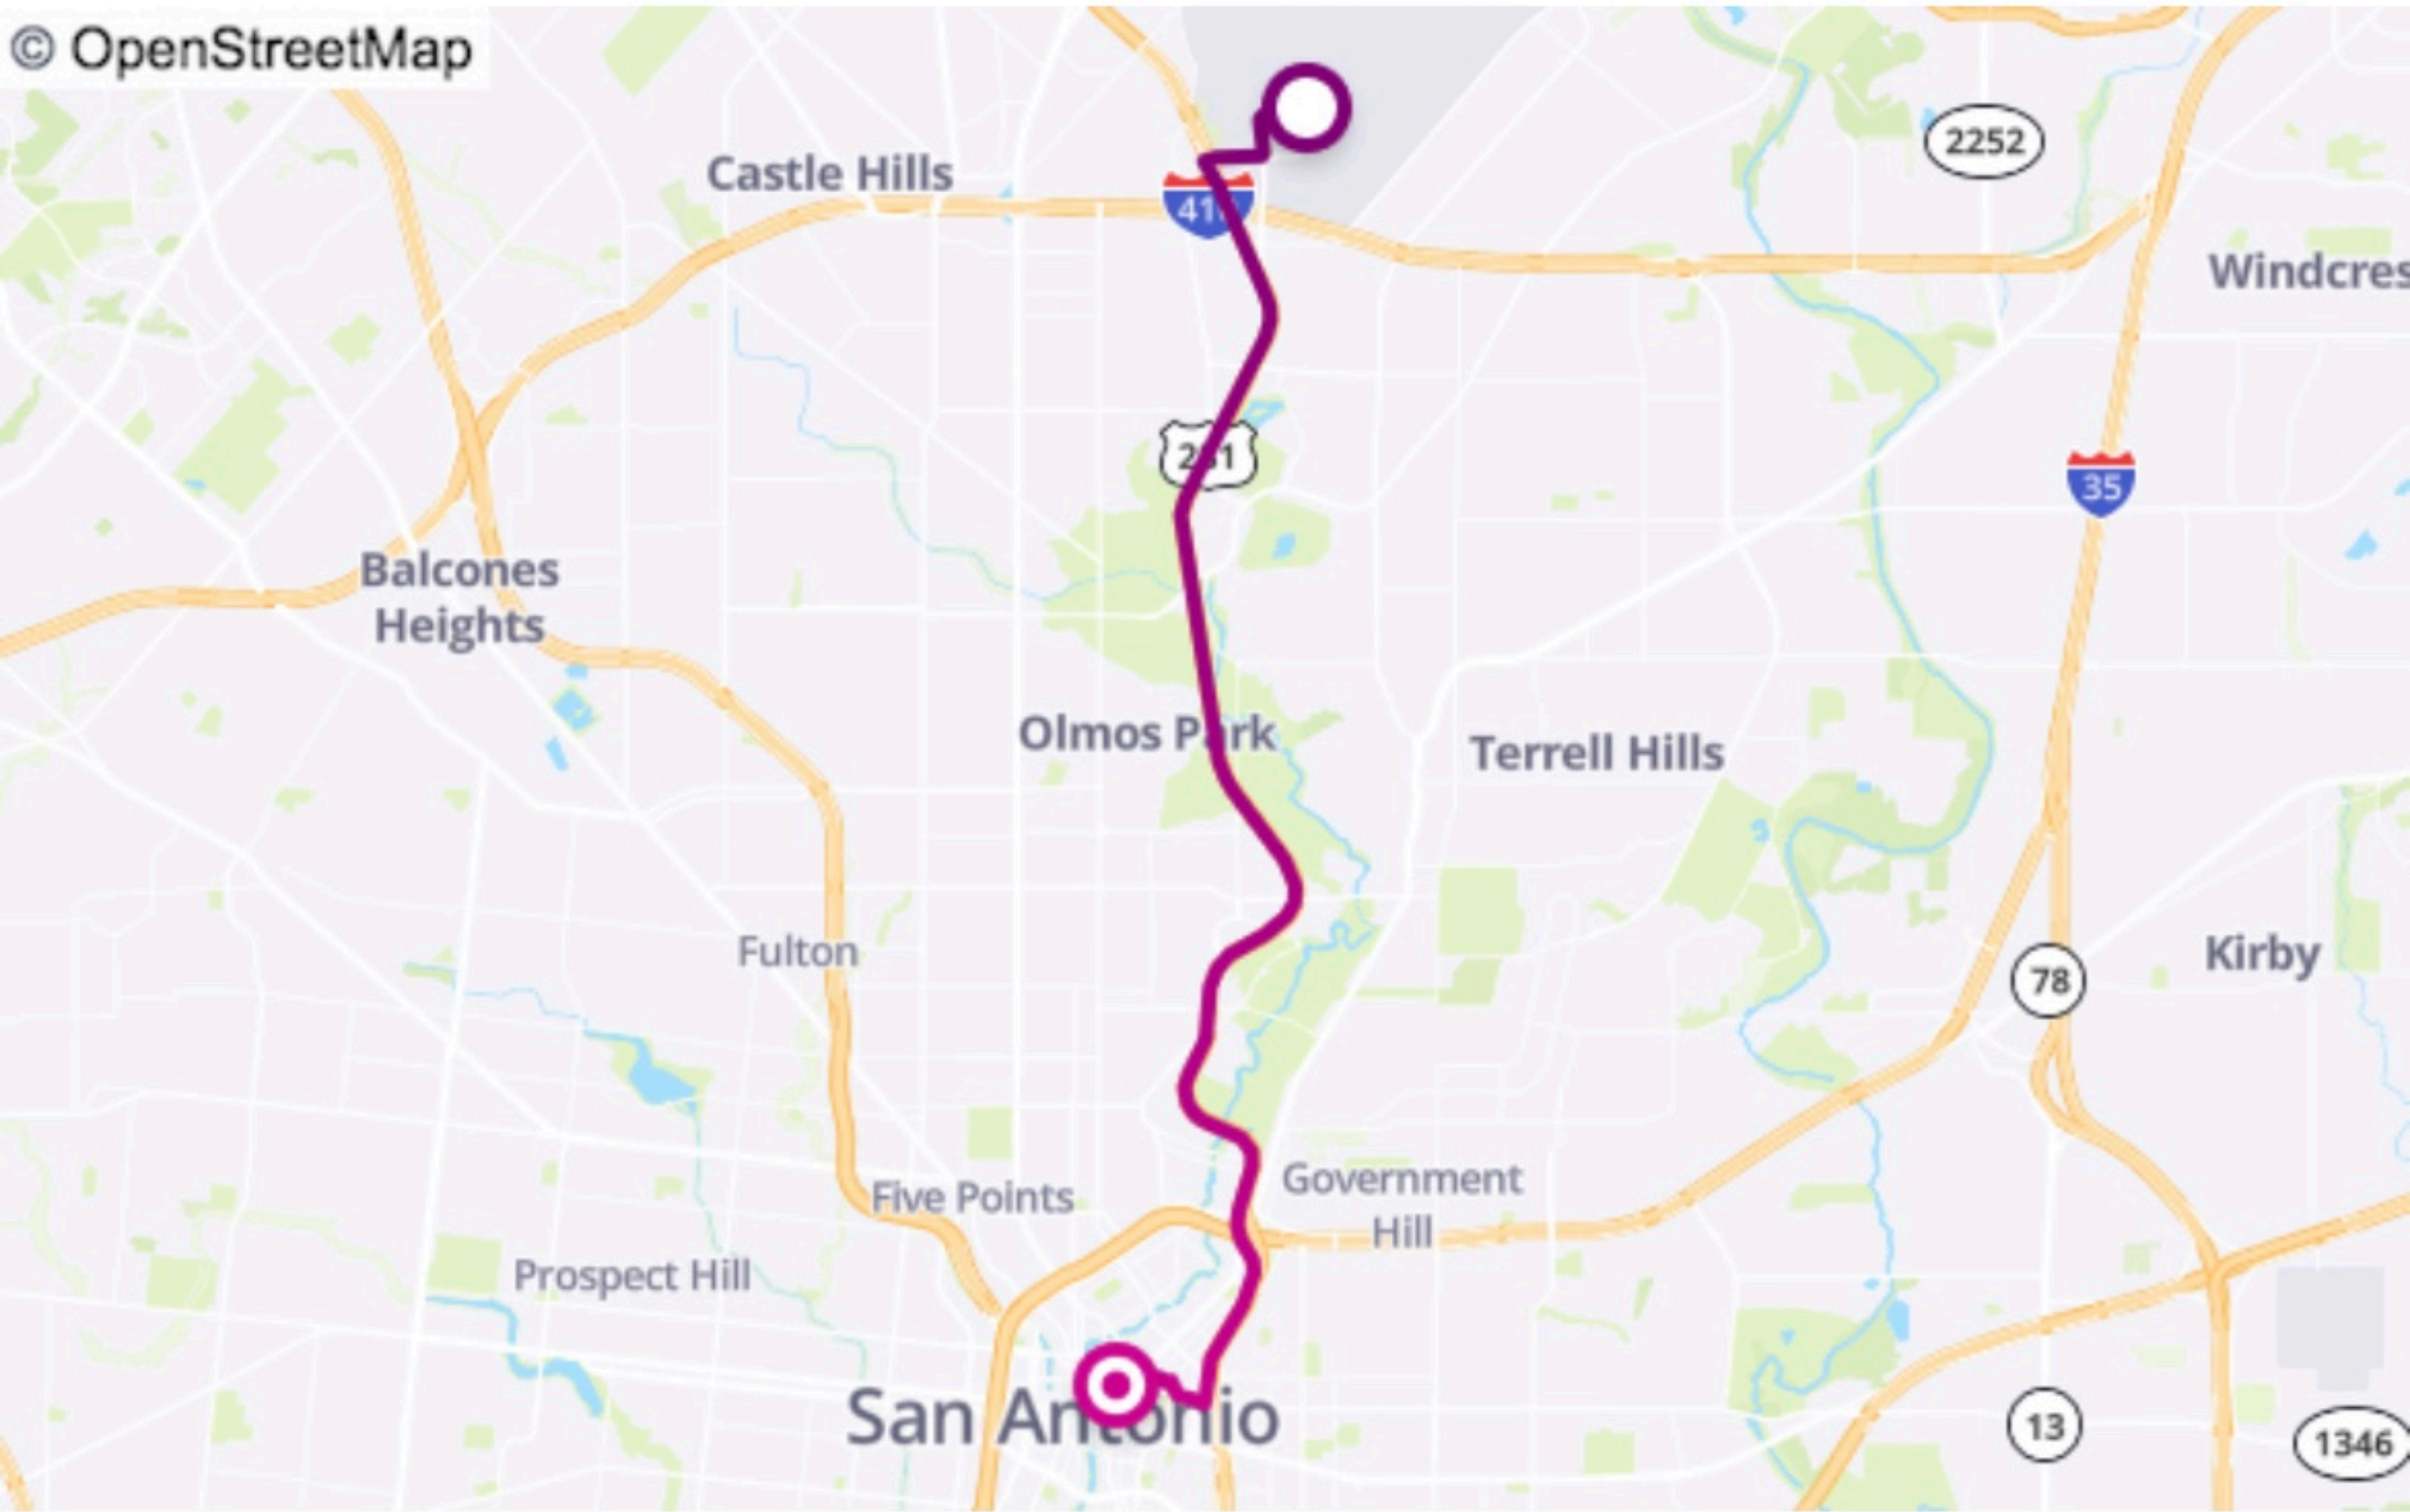

# Trip

Feb 19, 2026, 11:08 AM • 9.6 miles • 14 min

**La Mansion del Rio**  
San Antonio, TX 78205

Pickup  
11:08 AM

**American Airlines**  
San Antonio, TX 78216

Drop-off  
11:23 AM

# Trip

Feb 16, 2026, 8:56 PM • 9.3 miles • 17 min

**Rideshare Zone 3**  
San Antonio, TX 78216

Pickup  
8:56 PM

**La Mansion del Rio**  
San Antonio, TX 78205

Drop-off  
9:14 PM

# Trip

Feb 17, 2026, 7:47 PM • 1.6 miles • 7 min

**Tryst Kitchen and Cocktails**

San Antonio, TX 78215

Pickup

7:47 PM

**La Mansion del Rio**

San Antonio, TX 78205