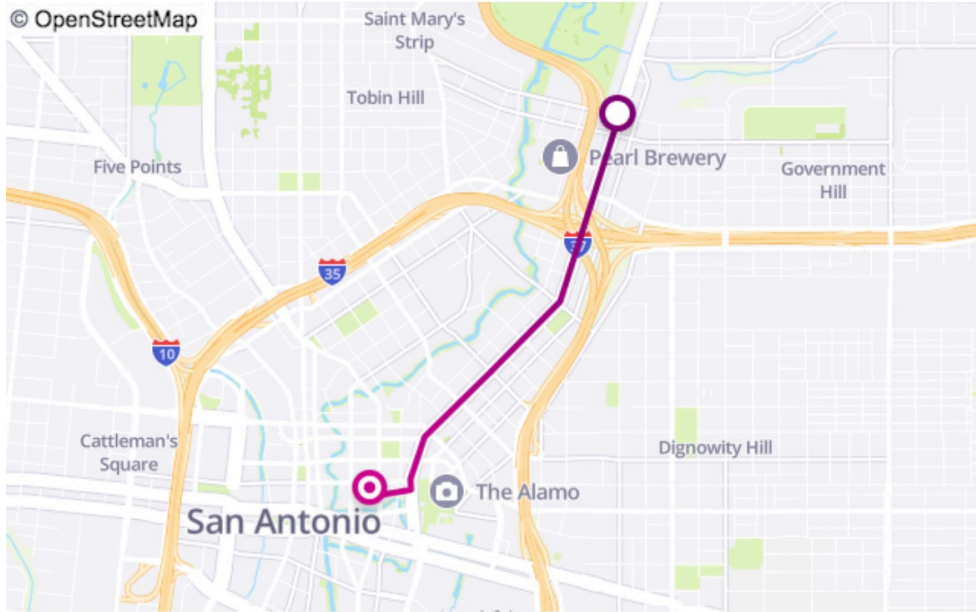

# Trip

Feb 16, 2026, 8:56 PM • 9.3 miles • 17 min

**Rideshare Zone 3**  
San Antonio, TX 78216

Pickup  
8:56 PM

**La Mansion del Rio**  
San Antonio, TX 78205

Drop-off  
9:14 PM

# Trip

Feb 17, 2026, 7:47 PM • 1.6 miles • 7 min

**Tryst Kitchen and Cocktails**

San Antonio, TX 78215

Pickup

7:47 PM

**La Mansion del Rio**

San Antonio, TX 78205

Drop-off

7:54 PM