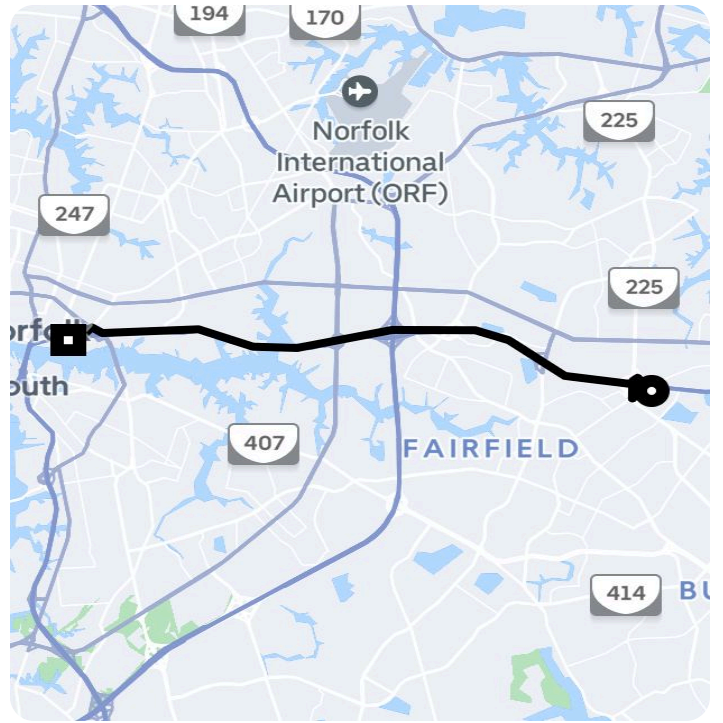

 Visa ****3601 \$21.92
1/6/26 7:08 PM

Trip details

 UberX
9.09 miles, 14 minutes

8:13 AM

4545 South Blvd, Virginia Beach, VA 23452, US

8:27 AM

280 Park Ave, Norfolk, VA 23510, US

You rode with NASER

4.96 ★

When you ride with Uber, your trips are insured in case of a covered accident.

[Learn more](#)

Issued on behalf of NASER

Want to review your trip history?

[My trips](#)

DTS Name:DC VIP CAB
Start Time:1/6/2026 1:21:31 PM
Start Address:4 Union Station Dr NE, Washington, DC 20002
End Time:1/6/2026 1:54:53 PM
End Address:1751 Kilbourne Pl NW, Washington, DC 20010
Cab Company:Metropolitan Cab
Driver Name:Ope Blaize
Driver Face ID:56276
PVIN (VID):A484
Total Fare:\$ 20.78
Distance:3.75
Tip Amount:\$ 4.36
DFHV Surcharge:\$ 0.00
Airport Fee:\$ 0.00
Snow Emergency:\$
Passenger Surcharge:\$ 0.00
Toll:\$ 0.00
CoPay:\$ 0.00
Total Charged Amount:\$ 26.14
Payment Method:Credit Card