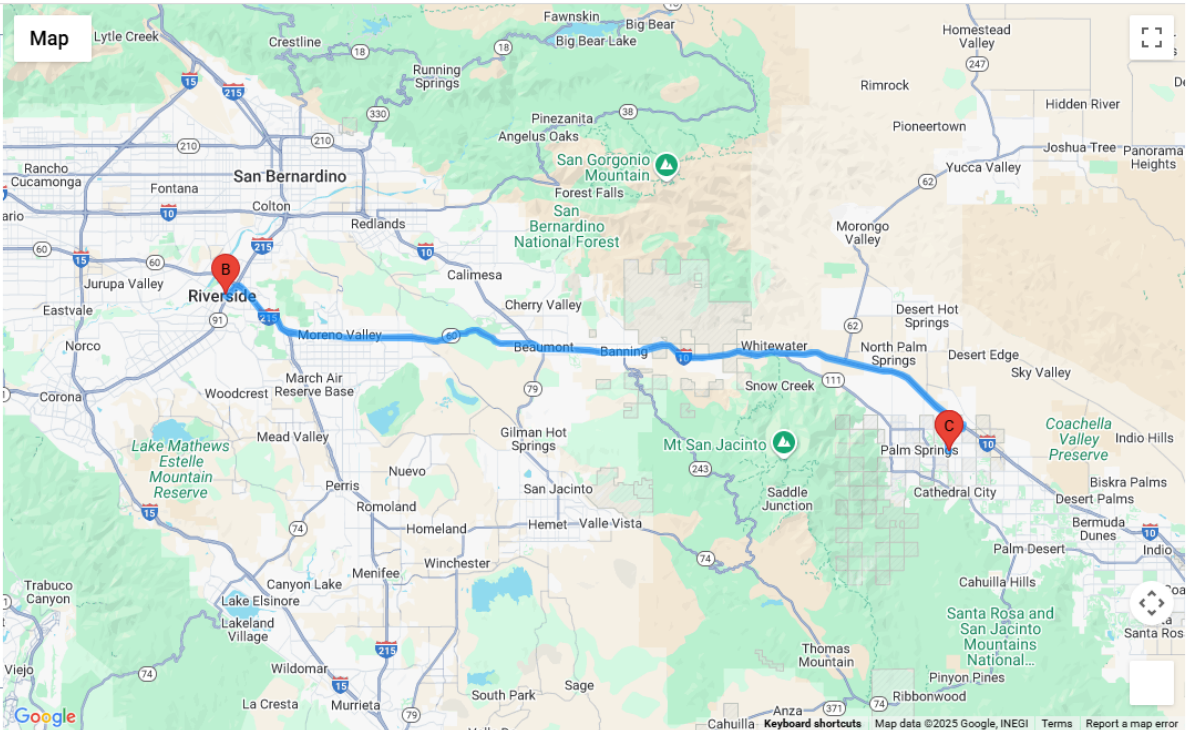

Mileage

Mileage Calculator

Avoid Tolls Avoid Highways

Waypoints

- 31200 Landau Blvd, Cathedral City, CA
- 3581 Mission Inn Avenue, Riverside, CA
- 31200 Landau Blvd, Cathedral City, CA
-

60.2 MI
59.9 MI

Personal
 Personal

Calculate Route

Deduct Commute

TOTAL PERSONAL	TOTAL BUSINESS
0.0 MI	120.1 MI

Waypoints

- Palm Springs International Airport (P)
- 31200 Landau Blvd, Cathedral City, CA

3.2 MI
Personal

Calculate Route Make Round Trip

Deduct Commute

TOTAL PERSONAL 0.0 MI

TOTAL BUSINESS 3.2 MI

Avoid Tolls Avoid Highways

Waypoints

- 31200 Landau Blvd, Cathedral City, CA 92234, USA
- Palm Springs International Airport (PSP)

3.2 MI
 Personal

[Calculate Route](#) [Make Round Trip](#)

Directions

Suggested routes:

- Ramon Rd and N Gene Autry Trail 3.2 mi. About 9 mins
- Landau Blvd and Vista Chino 4.3 mi. About 10 mins

31200 Landau Blvd, Cathedral City, CA 92234, USA