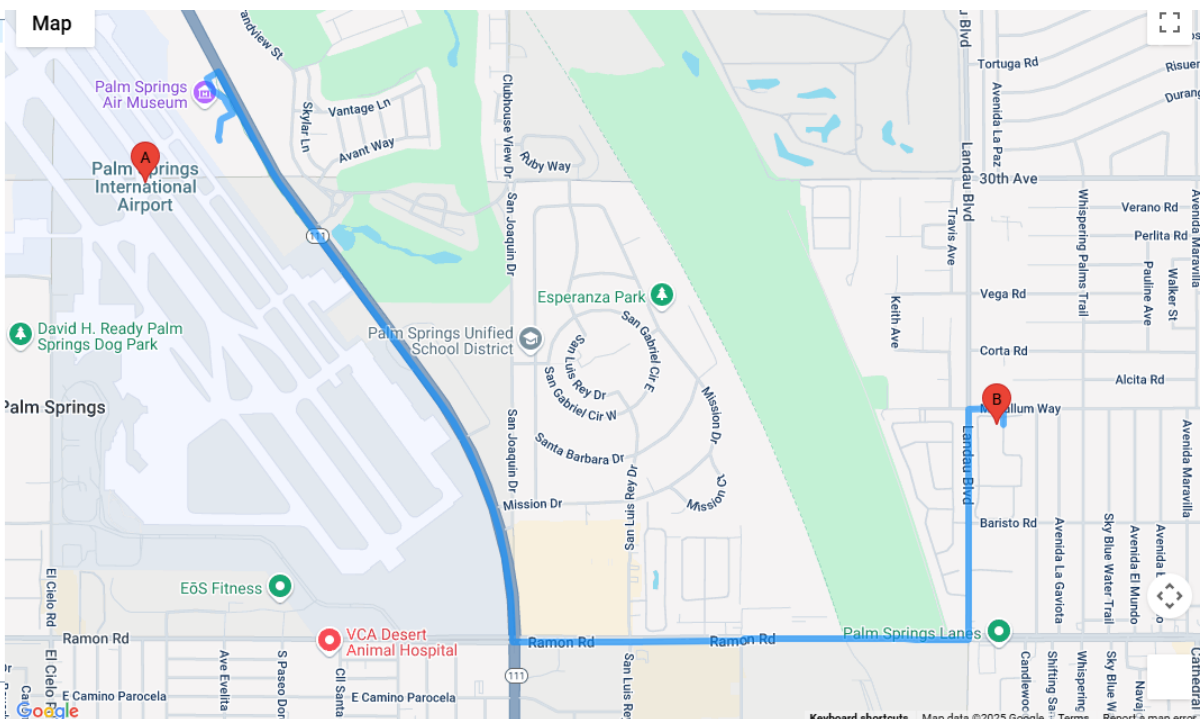

Mileage

Mileage Calculator

Avoid Tolls Avoid Highways

Waypoints

- 31200 Landau Blvd, Cathedral City, CA
- 3581 Mission Inn Avenue, Riverside, CA
- 31200 Landau Blvd, Cathedral City, CA
-

60.2 MI
59.9 MI

Personal
 Personal

Calculate Route

Deduct Commute

TOTAL PERSONAL	TOTAL BUSINESS
0.0 MI	120.1 MI

Waypoints

- Palm Springs International Airport (P)
- 31200 Landau Blvd, Cathedral City, CA

3.2 MI
Personal

Calculate Route Make Round Trip

Deduct Commute

TOTAL PERSONAL 0.0 MI

TOTAL BUSINESS 3.2 MI

Avoid Tolls Avoid Highways

Waypoints

- 31200 Landau Blvd, Cathedral City, CA 92234, USA
- Palm Springs International Airport (PSP)

3.2 MI
 Personal

[Calculate Route](#) [Make Round Trip](#)

Directions

Suggested routes:

- Ramon Rd and N Gene Autry Trail 3.2 mi. About 9 mins
- Landau Blvd and Vista Chino 4.3 mi. About 10 mins

31200 Landau Blvd, Cathedral City, CA 92234, USA