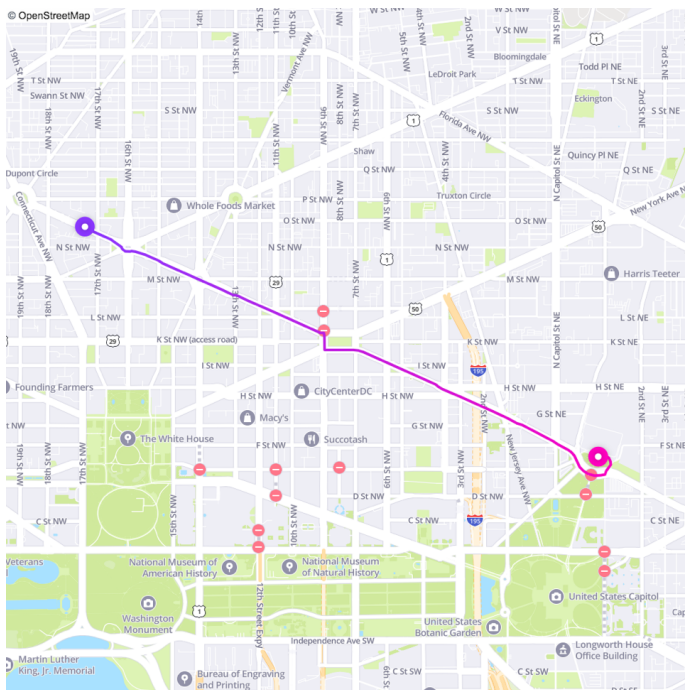

Upgrade to a smarter Gmail
Secure, fast & organized email

OPEN

Inbox

100% of tips go to drivers. [Add a tip](#)

Extra Comfort fare (2.14mi, 15m 48s)	$24.23
DC City Fee	$1.44

PayPal account

$25.67