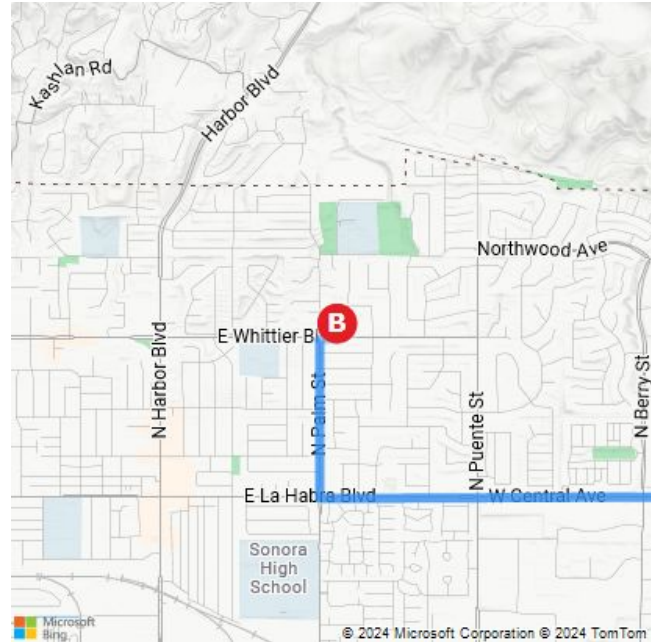

- A** MGM Grand Hotel & Casino, 3799 Las Vegas Blvd S, Las Vegas, NV 89109
- B** 831 Vecino St, La Habra, California, United States

3 hr 49 min , 254 miles
Light traffic
 Via I-15 S
 · Toll on route

A MGM Grand Hotel & Casino

	13. At Exit 109A , head right on the ramp for I-10 West toward Los Angeles • <i>Toll road</i>	15.3 mi, 14 min
	14. Take the ramp on the right for CA-57 South and head toward Santa Ana	5.3 mi
	15. Take the ramp on the right for CA-57 South and head toward Santa Ana	3.8 mi
	16. Take the ramp on the right and follow signs for Brea Canyon Rd	0.3 mi
	17. Turn right onto S Brea Canyon Rd	1.0 mi
	18. Road name changes to Brea Canyon Rd	0.5 mi
	19. Continue on N Brea Blvd	1.4 mi
	20. Turn right onto W Central Ave	1.5 mi
	21. Road name changes to E La Habra Blvd	0.2 mi
	22. Turn right onto N Palm St	0.5 mi
	23. Turn right onto E Whittier Blvd , then immediately turn left onto Vecino St	0.1 mi
	24. Arrive at Vecino St on the right The last intersection before your destination is E Whittier Blvd If you reach Amorita Ave, you've gone too far	

B 831 Vecino St, La Habra, California, United States

A MGM Grand Hotel & Casino, 3799 Las Ve...

B 831 Vecino St, La Habra, California, Unite...

These directions are subject to the Microsoft® Service Agreement and are for informational purposes only. No guarantee is made regarding their completeness or accuracy. Construction projects, traffic, or other events may cause actual conditions to differ from these results. Map and traffic data © 2024 TomTom.