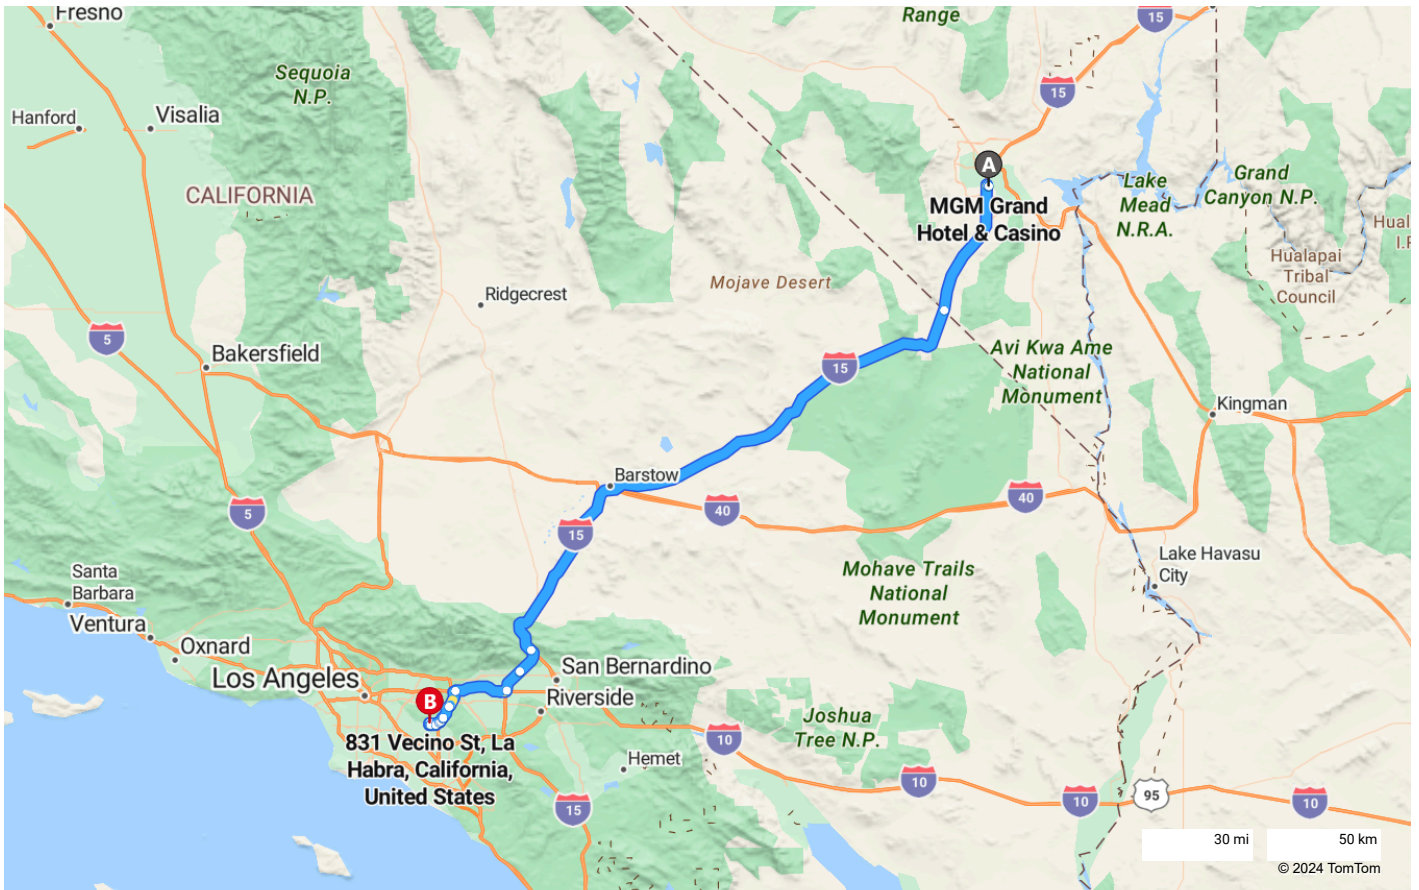

A MGM Grand Hotel & Casino, 3799 Las Ve...

B 831 Vecino St, La Habra, California, Unite...

These directions are subject to the Microsoft® Service Agreement and are for informational purposes only. No guarantee is made regarding their completeness or accuracy. Construction projects, traffic, or other events may cause actual conditions to differ from these results. Map and traffic data © 2024 TomTom.