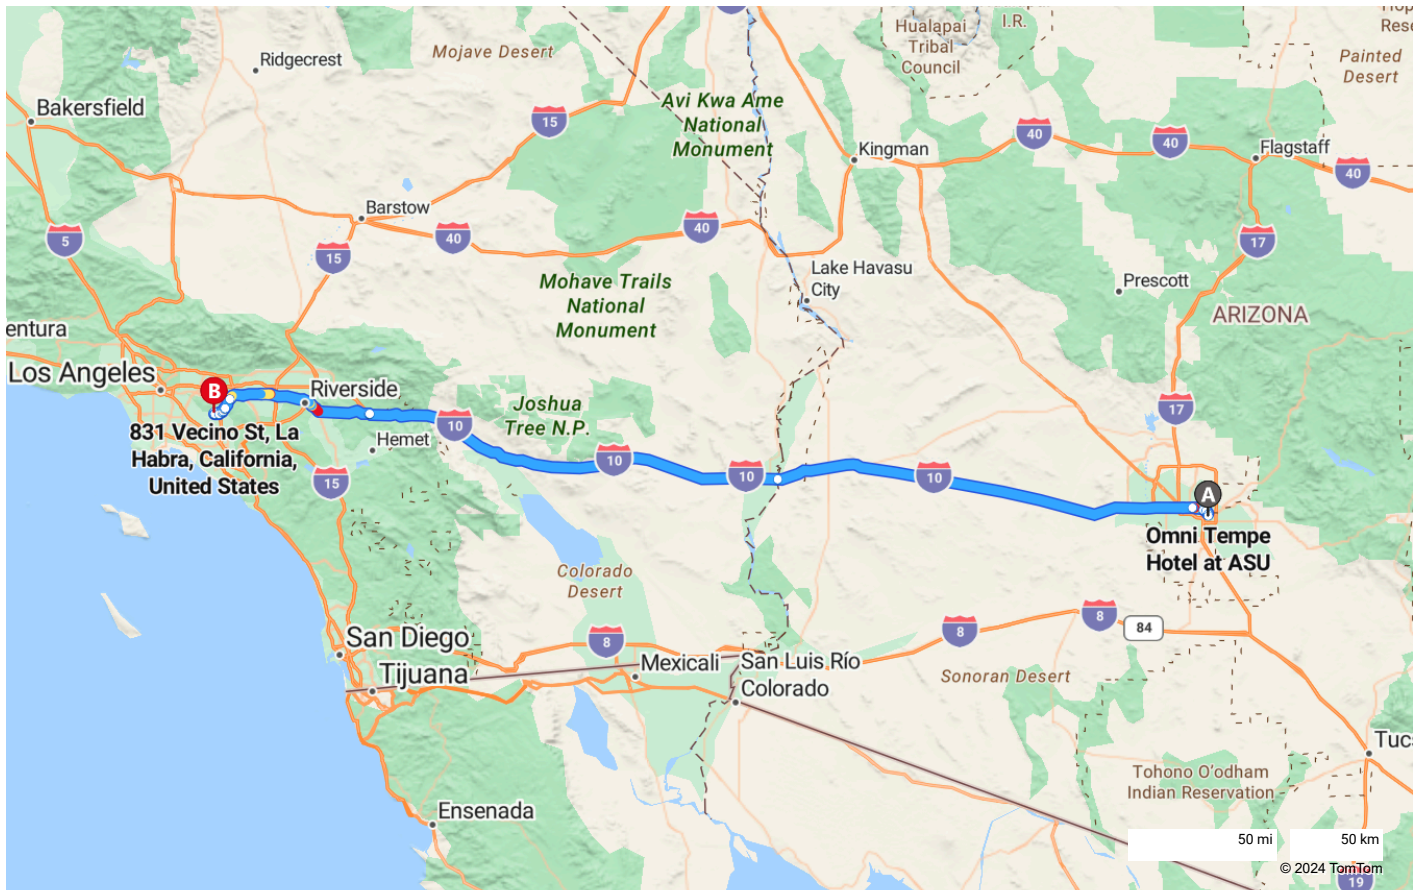

B 831 Vecino St, La Habra, California, Unite...

A Omni Tempe Hotel at ASU, 7 East Universi...