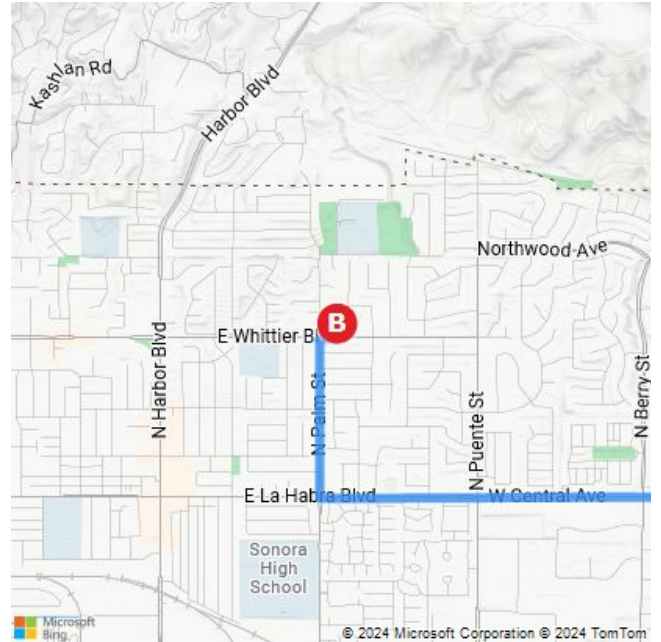

↑	15. Continue on <b>N Brea Blvd</b>	1.4 mi
↘	16. Turn <b>right</b> onto <b>W Central Ave</b>	1.5 mi
↑	17. Road name changes to <b>E La Habra Blvd</b>	0.2 mi
↘	18. Turn <b>right</b> onto <b>N Palm St</b>	0.5 mi
↘	19. Turn <b>right</b> onto <b>E Whittier Blvd</b> , then immediately turn <b>left</b> onto <b>Vecino St</b>	0.1 mi
	Arrive at <b>Vecino St</b> on the right	
	20. The last intersection before your destination is E Whittier Blvd If you reach Amorita Ave, you've gone too far	

**B** 831 Vecino St, La Habra, California, United States

**A** Omni Tempe Hotel at ASU, 7 East Universi...

**B** 831 Vecino St, La Habra, California, Unite...

These directions are subject to the Microsoft® Service Agreement and are for informational purposes only. No guarantee is made regarding their completeness or accuracy. Construction projects, traffic, or other events may cause actual conditions to differ from these results. Map and traffic data © 2024 TomTom.

**A** 831 Vecino St, La Habra, California, United States

5 hr 35 min , 365 miles

**B** Omni Tempe Hotel at ASU, 7 East University Drive, Tempe, AZ 85281

Light traffic (30 min delay)  
Via CA-60 E, I-10 E