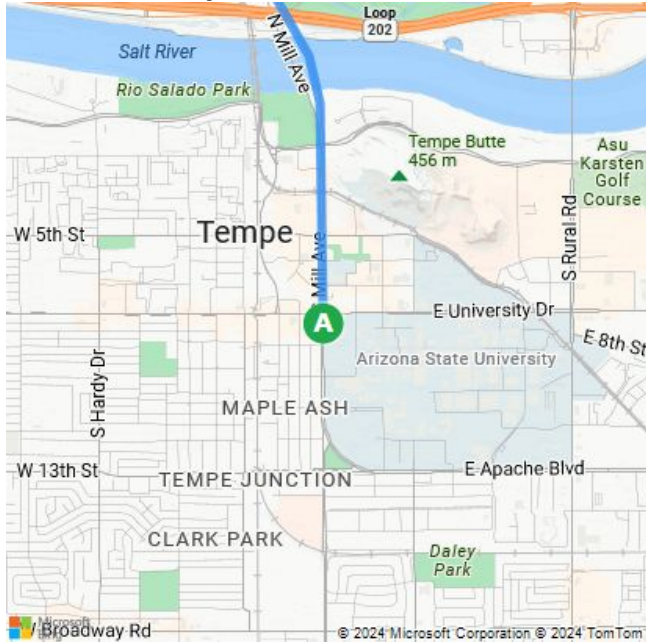

A Omni Tempe Hotel at ASU, 7 East Universi...