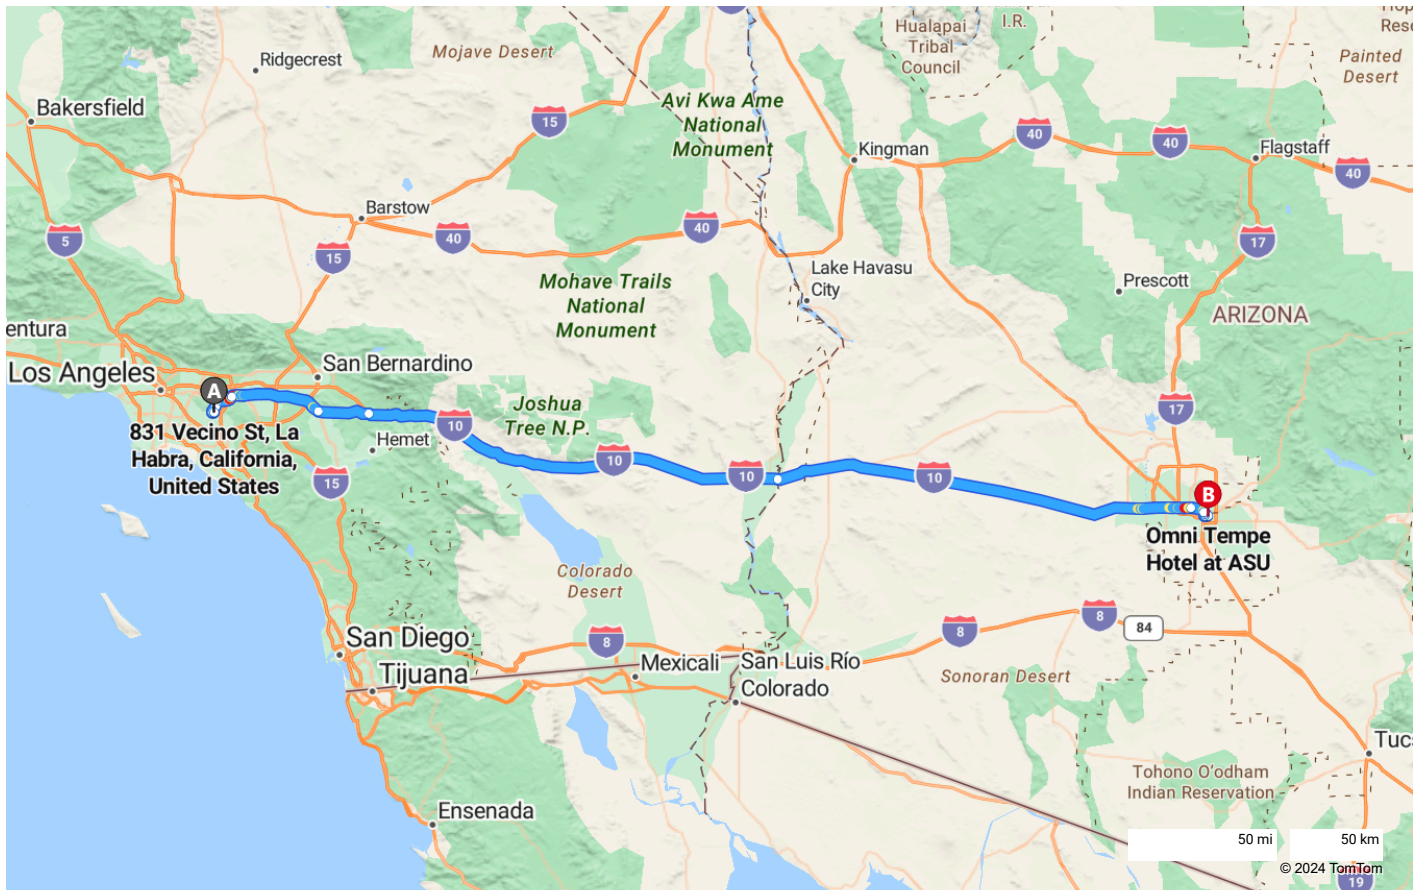

A 831 Vecino St, La Habra, California, Unite...

B Omni Tempe Hotel at ASU, 7 East Universi...

These directions are subject to the Microsoft® Service Agreement and are for informational purposes only. No guarantee is made regarding their completeness or accuracy. Construction projects, traffic, or other events may cause actual conditions to differ from these results. Map and traffic data © 2024 TomTom.