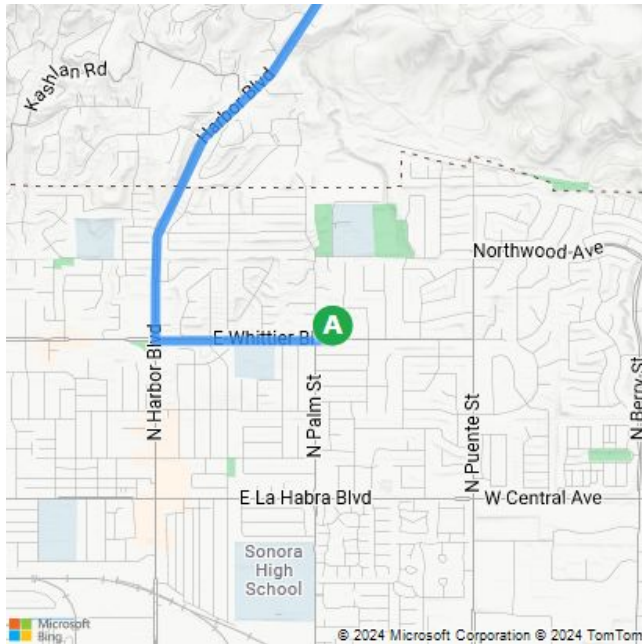

A 831 Vecino St, La Habra, California, Unite...