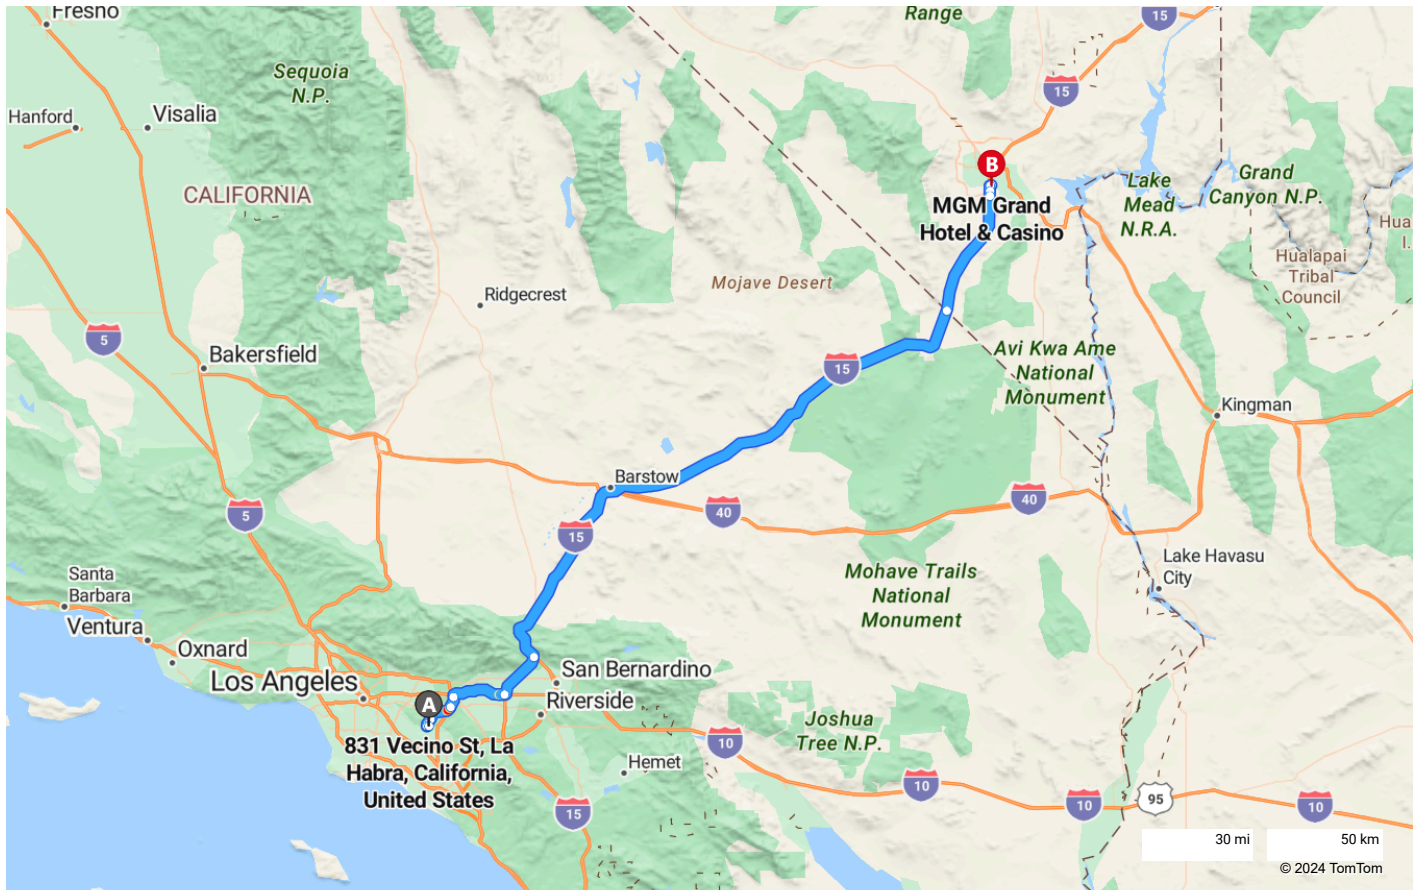

Help us serve you better

A 831 Vecino St, La Habra, California, United States
B MGM Grand Hotel & Casino, 3799 Las Vegas Blvd S, Las Vegas, NV 89109

3 hr 42 min , 252 miles
 Light traffic (12 min delay)
 Via I-15 N
 · Toll on route

A 831 Vecino St, La Habra, California, United States

↑	1.	Head south on Vecino St toward E Whittier Blvd	243 ft
↘	2.	Turn right onto E Whittier Blvd	0.6 mi
↘	3.	Turn right onto N Harbor Blvd	0.5 mi
↑	4.	Road name changes to Harbor Blvd	1.8 mi
↑	5.	Keep straight to get onto Fullerton Rd	2.0 mi
	6.	Take the ramp on the right for CA-60 and head toward Pomona Pass Avis on the right in 3.3 mi	5.6 mi
↑	7.	Keep right to stay on CA-57 N	3.1 mi
	8.	Take the ramp on the right for I-10 East and head toward San Bernardino	15.7 mi, 14 min
	9.	At Exit 58A , head right on the ramp for I-15 North toward Barstow / Las Vegas	14.1 mi, 12 min
	10.	Take the ramp on the left for I-15 North and head toward Barstow	170.7 mi, 2 hr 18 min
	11.	Keep straight to stay on I-15 N • <i>Entering Nevada</i>	34.8 mi, 28 min
↘	12.	At Exit 35 , head right on the ramp for Frank Sinatra Dr toward Frank Sinatra Dr / Russell Rd	1.4 mi
↑	13.	Keep right to get onto Frank Sinatra Drive	1.5 mi

	14. Turn right , then immediately turn right onto Rue de Monte Carlo • <i>Private Road</i>	0.4 mi
	15. Continue on MGM Grand	331 ft
	16. Turn right	502 ft
Arrive at your destination on the left		
17. The last intersection before your destination is MGM Grand If you reach Las Vegas Blvd S, you've gone too far		

B MGM Grand Hotel & Casino

A 831 Vecino St, La Habra, California, Unite...

B MGM Grand Hotel & Casino, 3799 Las Veg...

These directions are subject to the Microsoft® Service Agreement and are for informational purposes only. No guarantee is made regarding their completeness or accuracy. Construction projects, traffic, or other events may cause actual conditions to differ from these results. Map and traffic data © 2024 TomTom.