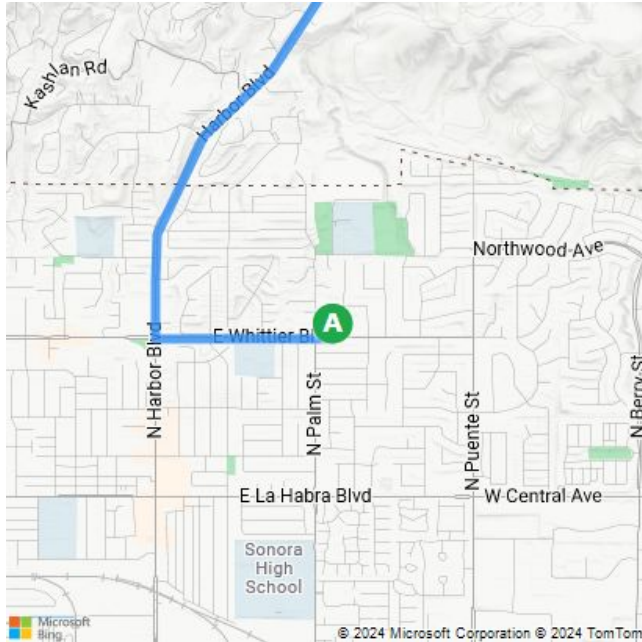

Help us serve you better

A 831 Vecino St, La Habra, California, United States
B MGM Grand Hotel & Casino, 3799 Las Vegas Blvd S, Las Vegas, NV 89109

3 hr 42 min , 252 miles
 Light traffic (12 min delay)
 Via I-15 N
 · Toll on route

A 831 Vecino St, La Habra, California, United States

↑	1.	Head south on Vecino St toward E Whittier Blvd	243 ft
↘	2.	Turn right onto E Whittier Blvd	0.6 mi
↘	3.	Turn right onto N Harbor Blvd	0.5 mi
↑	4.	Road name changes to Harbor Blvd	1.8 mi
↑	5.	Keep straight to get onto Fullerton Rd	2.0 mi
	6.	Take the ramp on the right for CA-60 and head toward Pomona Pass Avis on the right in 3.3 mi	5.6 mi
↑	7.	Keep right to stay on CA-57 N	3.1 mi
	8.	Take the ramp on the right for I-10 East and head toward San Bernardino	15.7 mi, 14 min
	9.	At Exit 58A , head right on the ramp for I-15 North toward Barstow / Las Vegas	14.1 mi, 12 min
	10.	Take the ramp on the left for I-15 North and head toward Barstow	170.7 mi, 2 hr 18 min
	11.	Keep straight to stay on I-15 N • <i>Entering Nevada</i>	34.8 mi, 28 min
↘	12.	At Exit 35 , head right on the ramp for Frank Sinatra Dr toward Frank Sinatra Dr / Russell Rd	1.4 mi
↑	13.	Keep right to get onto Frank Sinatra Drive	1.5 mi

	14. Turn right , then immediately turn right onto Rue de Monte Carlo • <i>Private Road</i>	0.4 mi
	15. Continue on MGM Grand	331 ft
	16. Turn right	502 ft
Arrive at your destination on the left		
17. The last intersection before your destination is MGM Grand If you reach Las Vegas Blvd S, you've gone too far		

B MGM Grand Hotel & Casino

A 831 Vecino St, La Habra, California, Unite...

B MGM Grand Hotel & Casino, 3799 Las Veg...

These directions are subject to the Microsoft® Service Agreement and are for informational purposes only. No guarantee is made regarding their completeness or accuracy. Construction projects, traffic, or other events may cause actual conditions to differ from these results. Map and traffic data © 2024 TomTom.